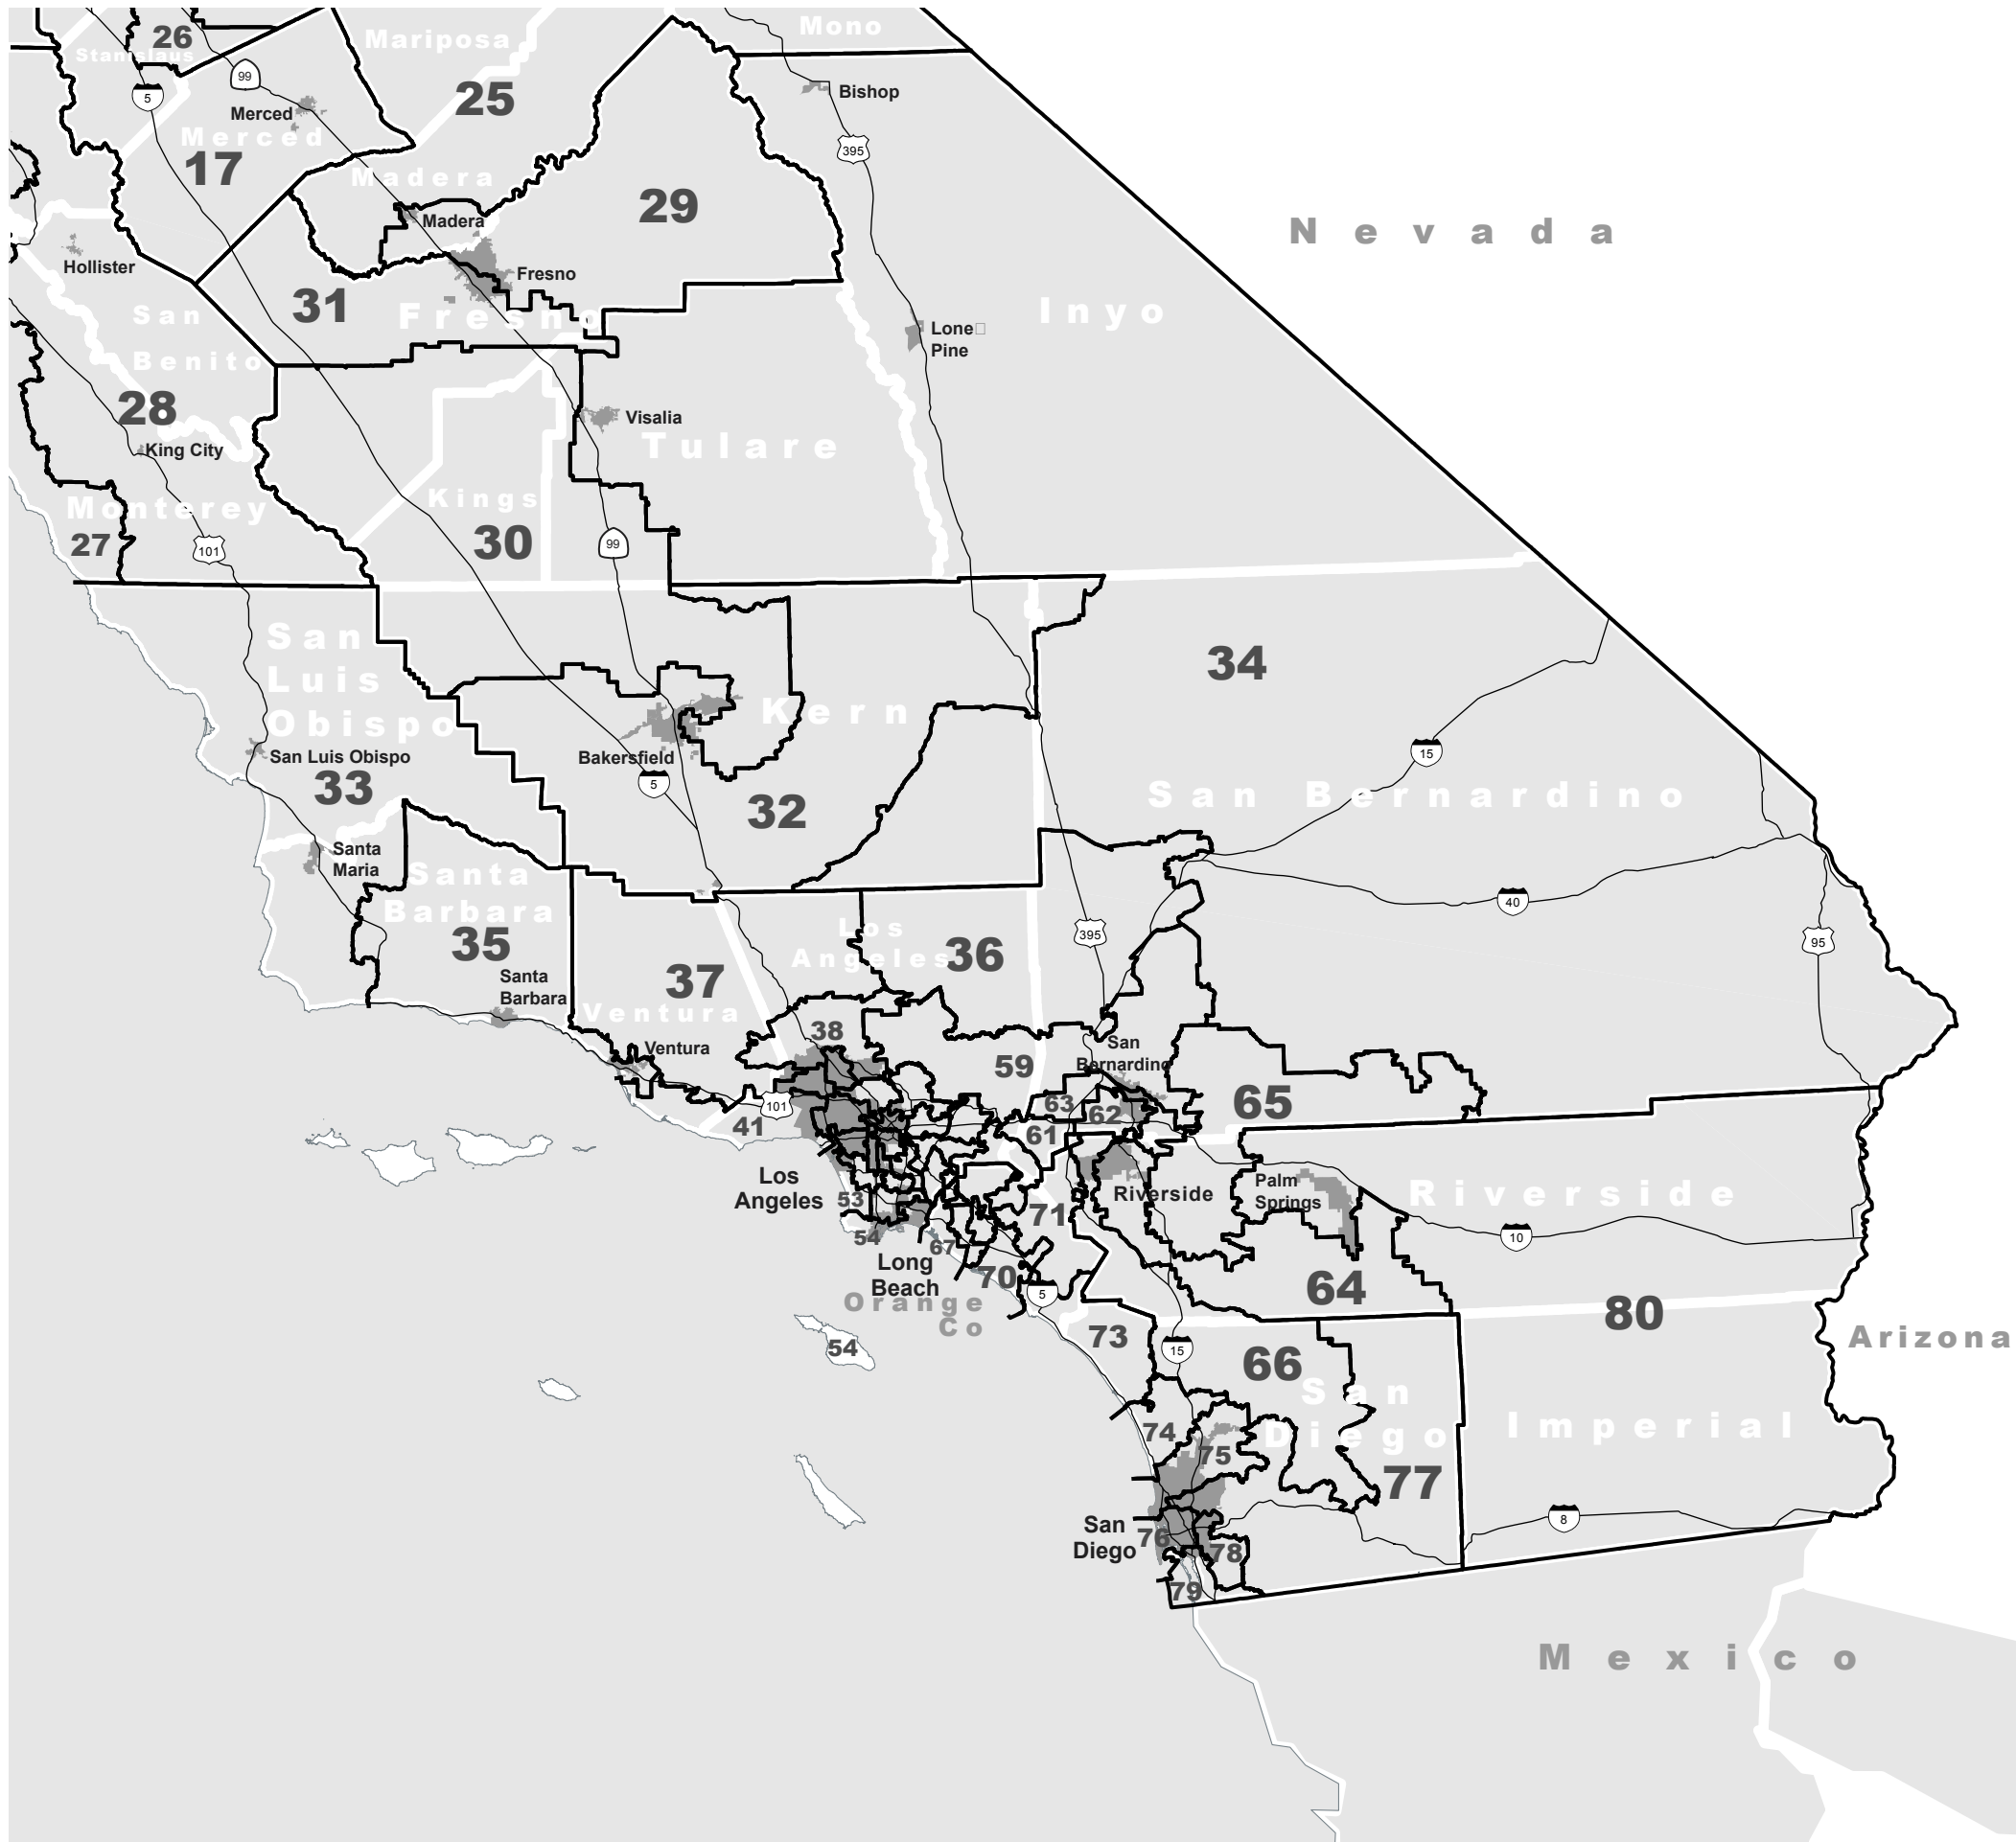

Southern California Assembly Districts

Legend

- Assembly Boundary
- ▬ County Boundary
- Major Highway
- 65** District Number