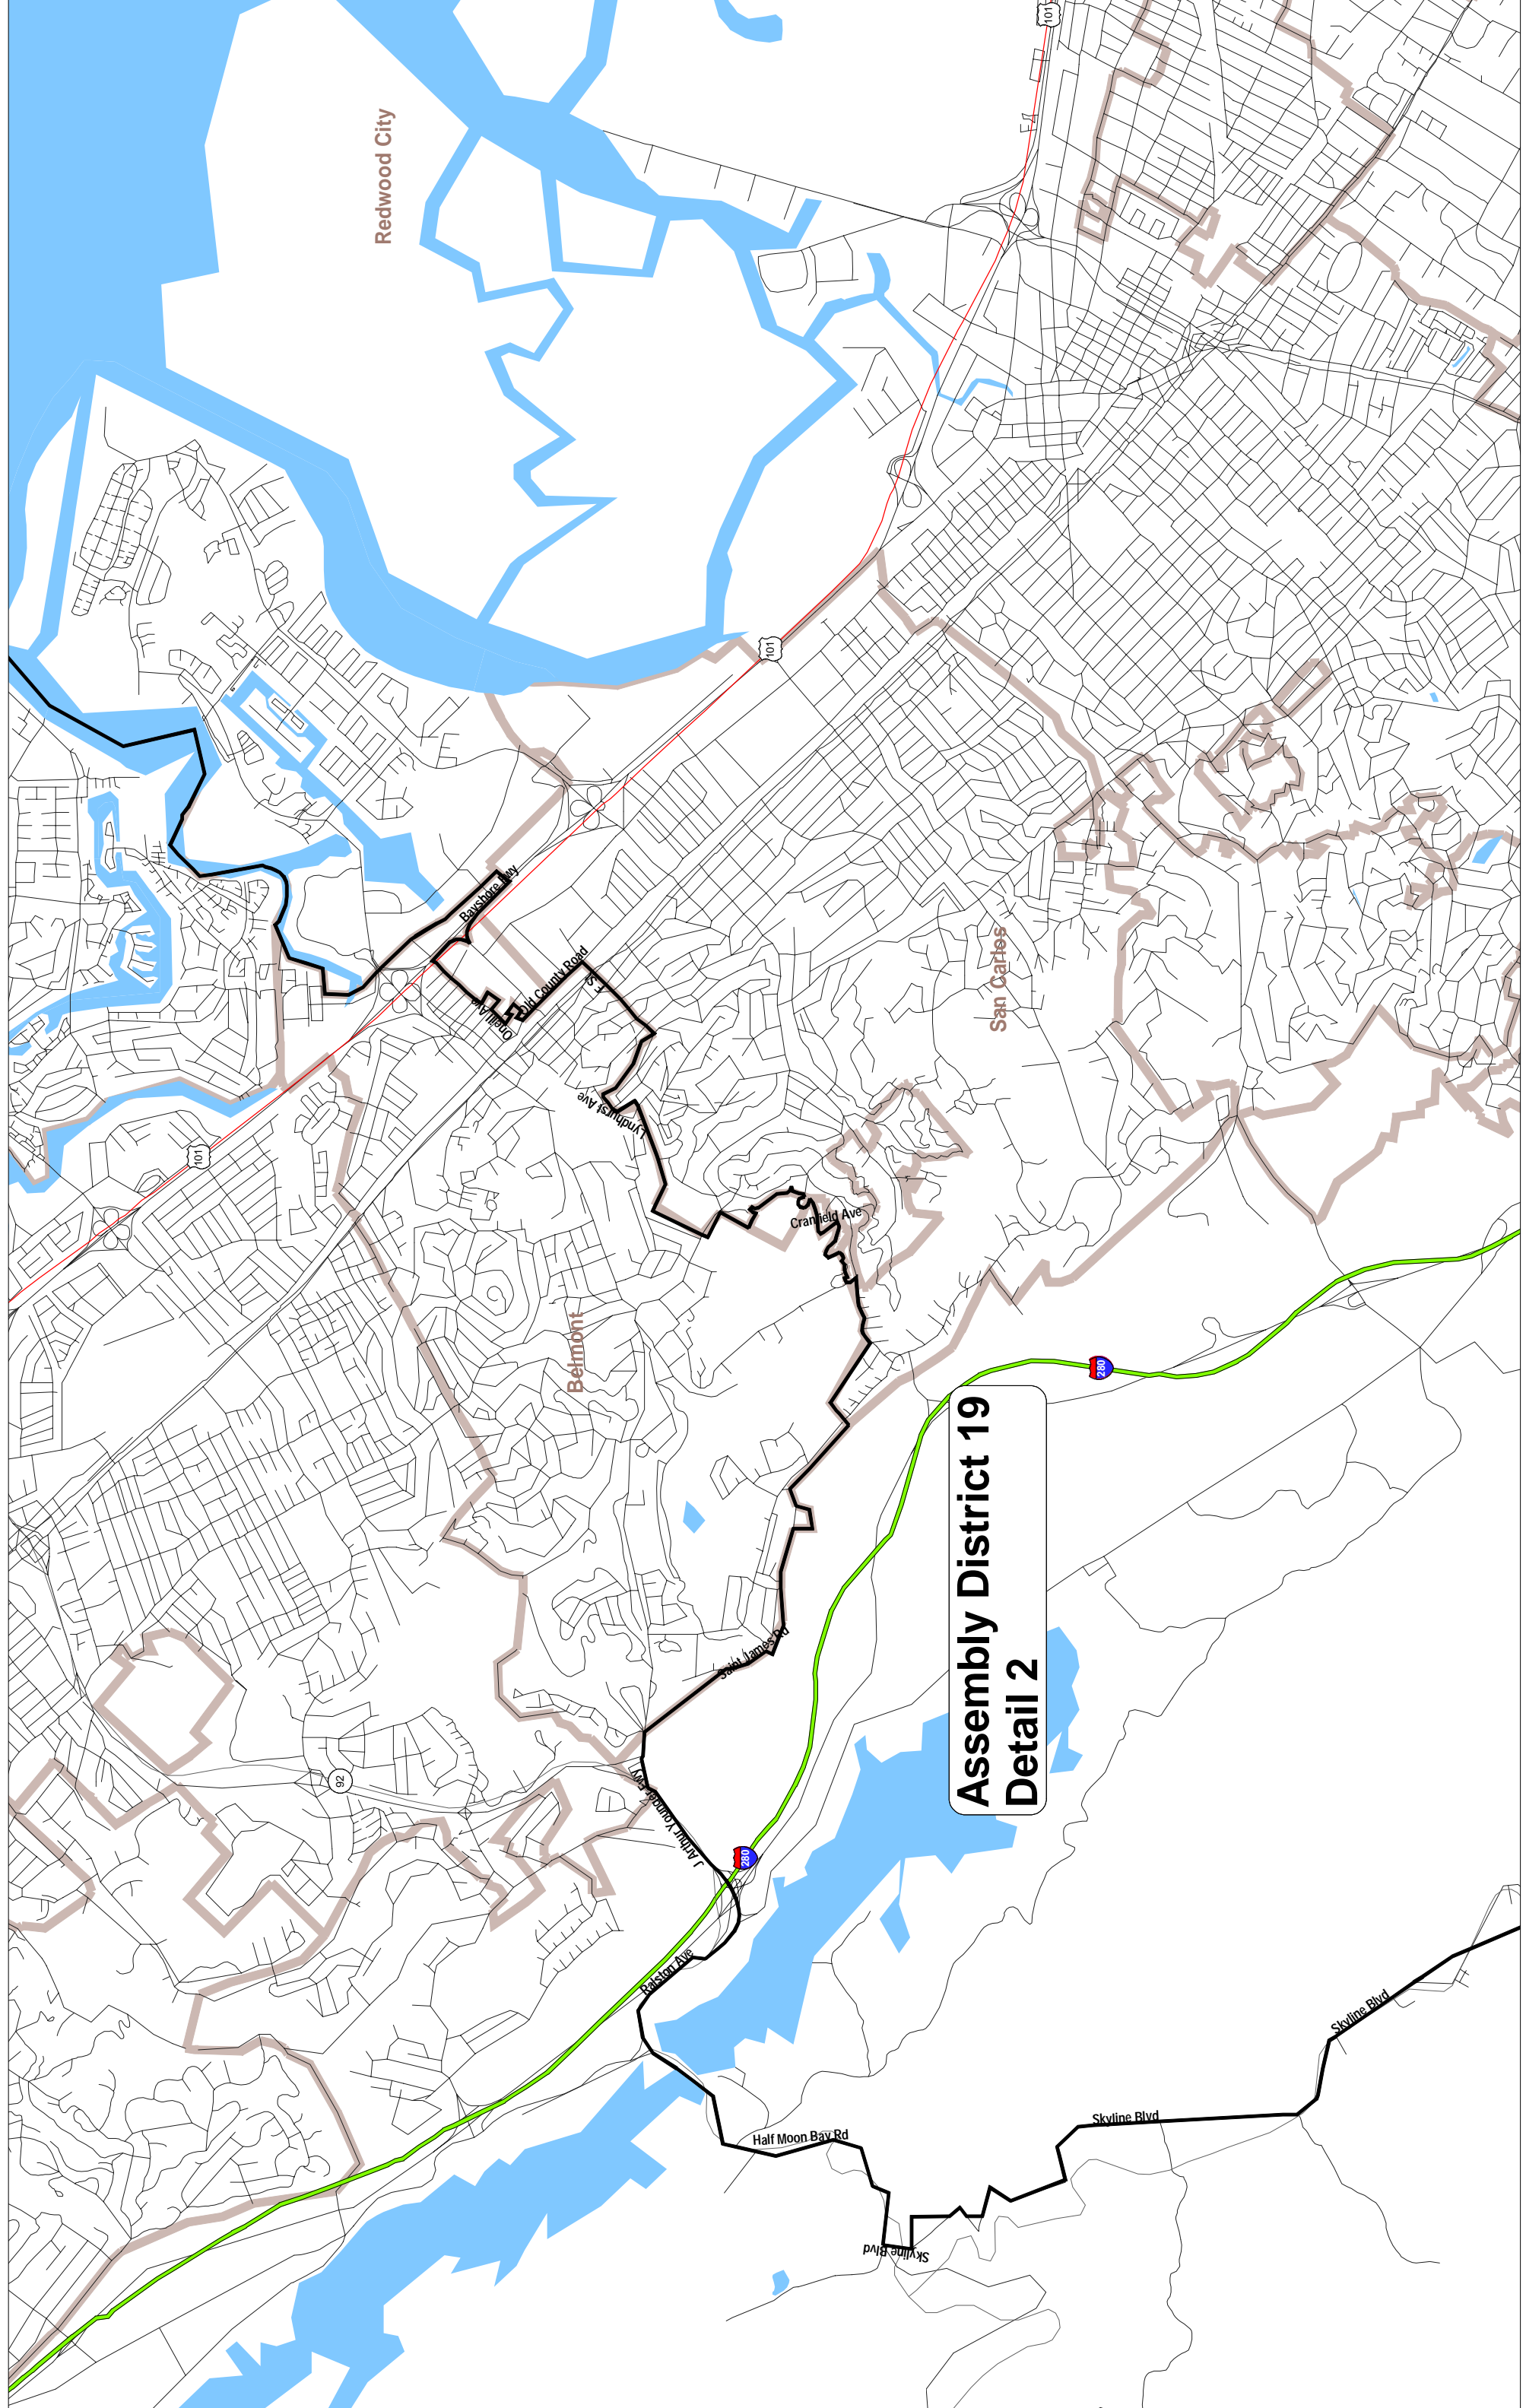

Assembly District 19

**Assembly District 19
Detail 1**

Colma

19

James Lick Fwy

Calera Ave

Guadalupe Canyon Pkwy

Union Pacific Railroad

Hillsdale Blvd

El Camino Real
Bays Area Rapid Transit RR

Junipero Serra Blvd

Junipero Serra Fwy

Edgeworth Ave

Brvant St

Eastwood Ave

Baldwin Ave

Washburn Ave

Skyline Blvd

Skyline Blvd

805

280

280

101

Redwood City