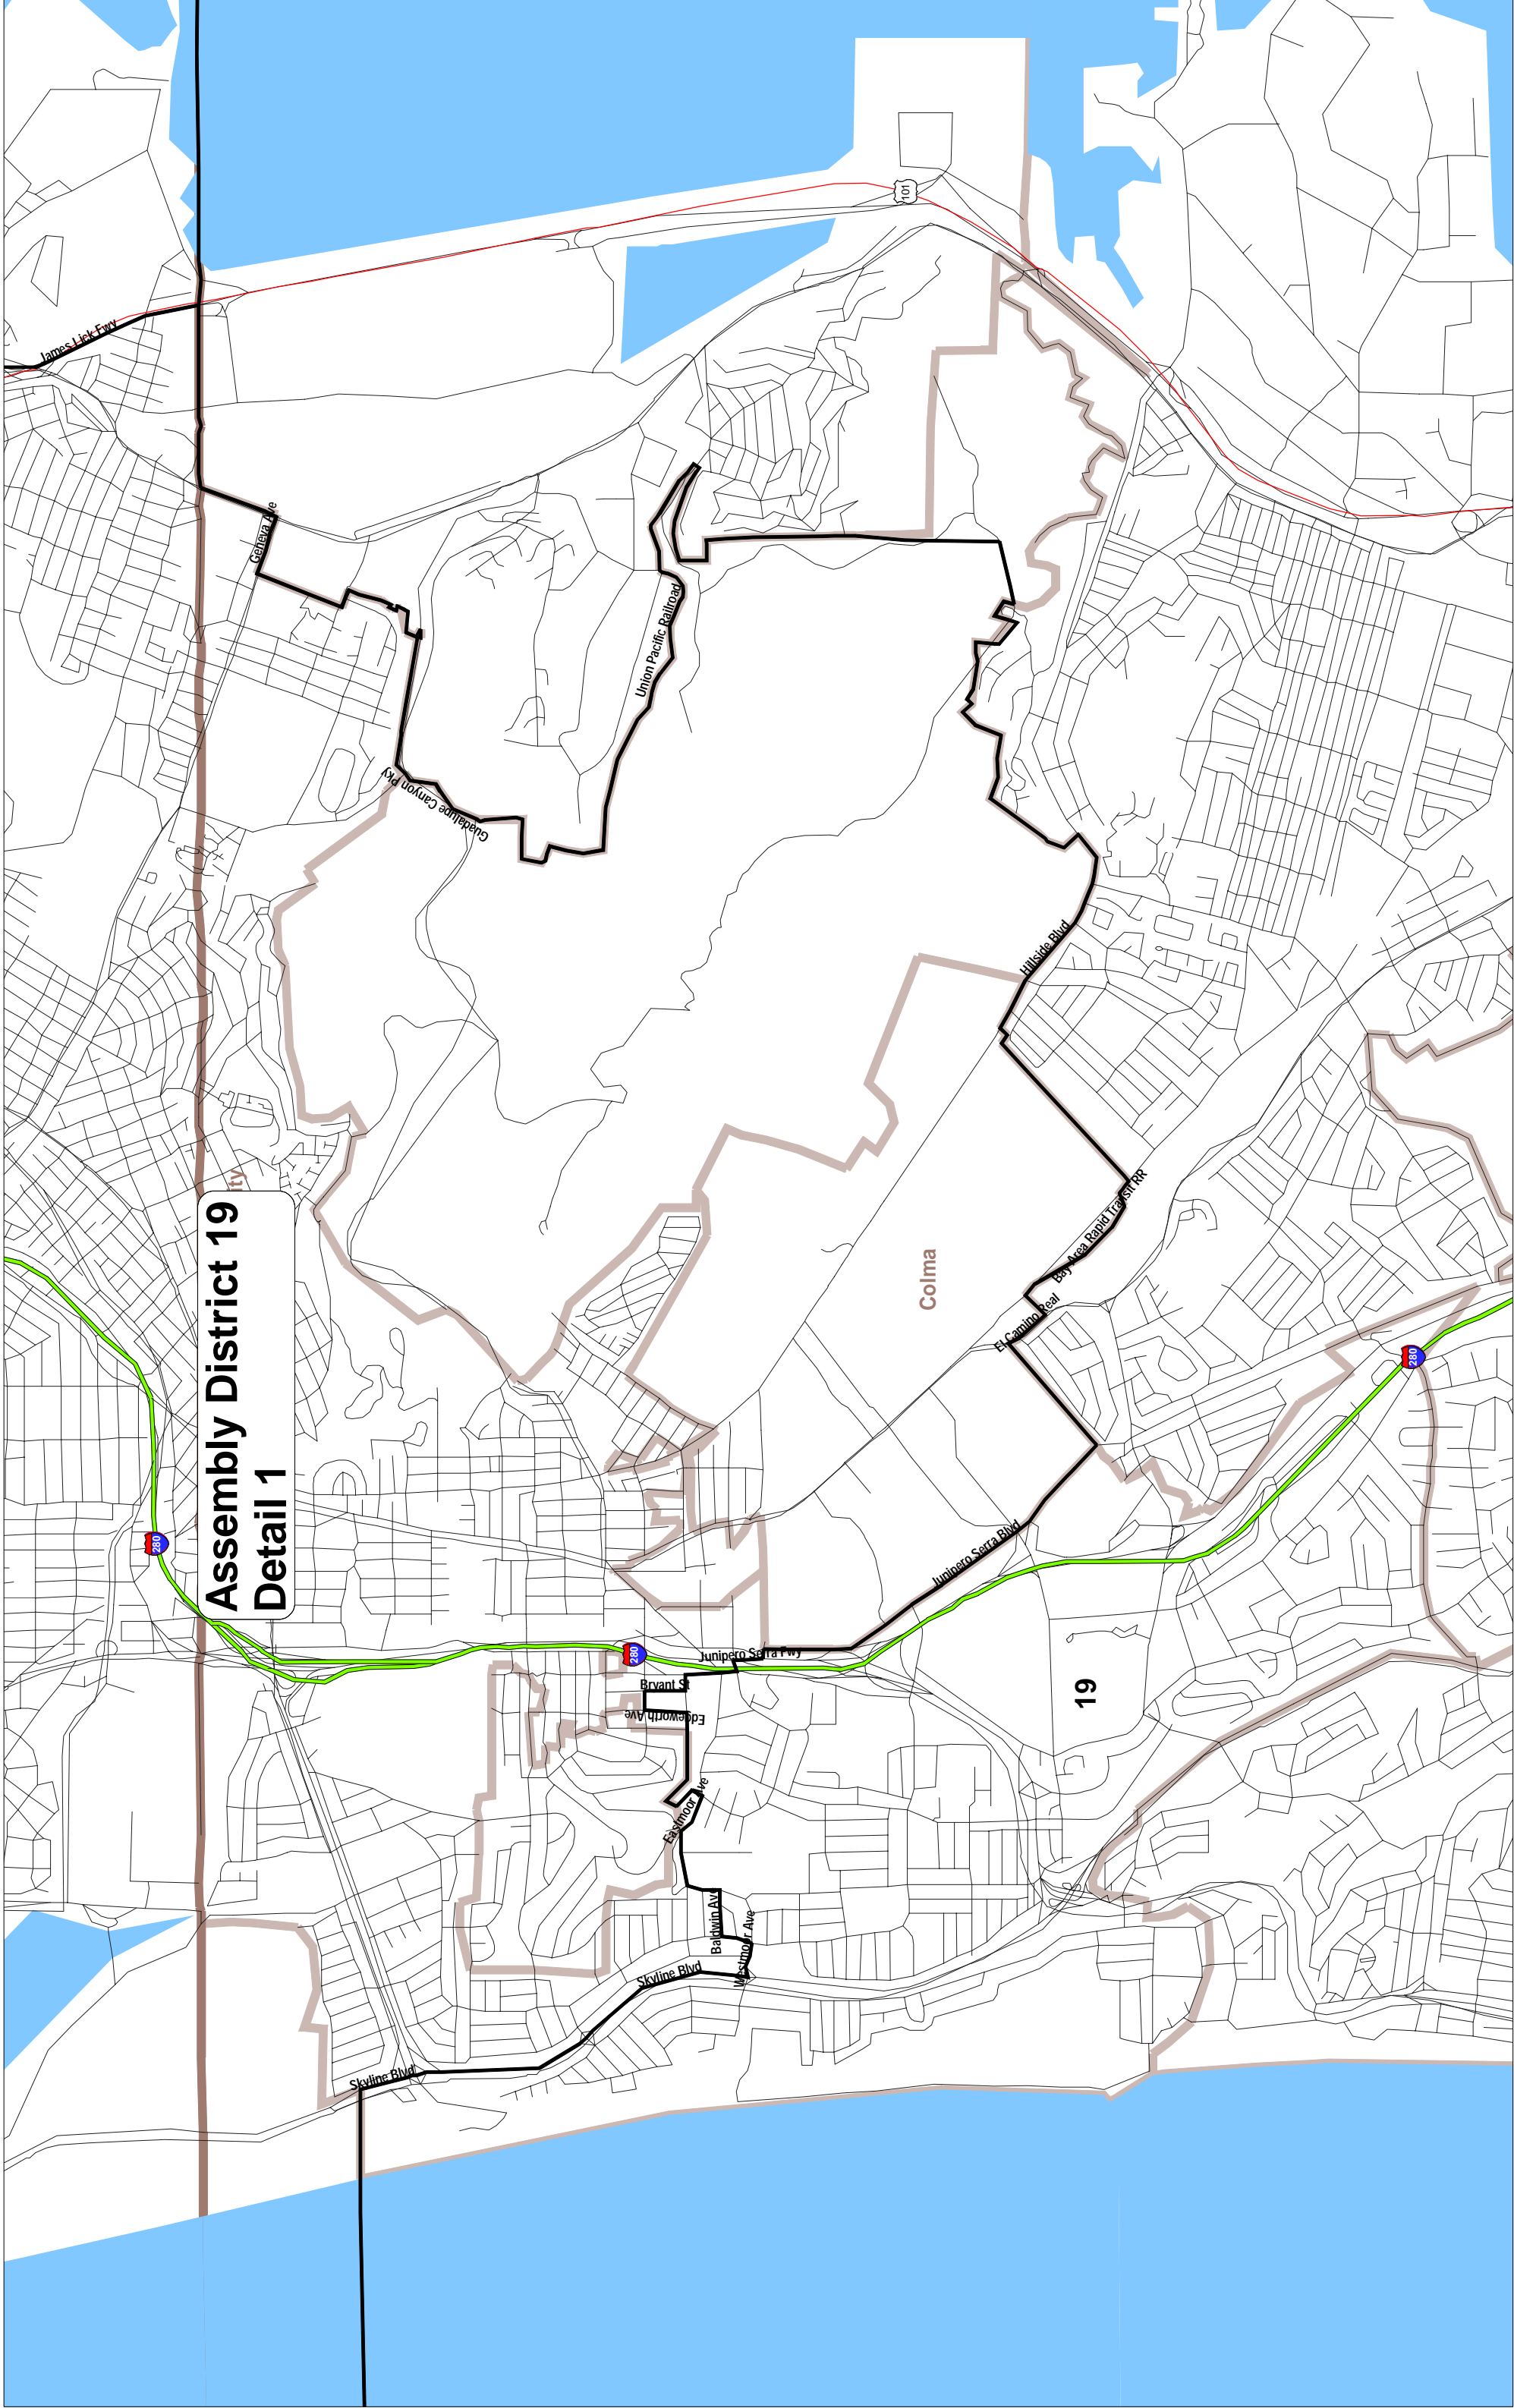

Assembly District 19

**Assembly District 19
Detail 1**

Colma

19

James Lick Fwy

Calera Ave

Guadalupe Canyon Pkwy

Union Pacific Railroad

Hillsdale Blvd

El Camino Real
Bays Area Rapid Transit RR

Junipero Serra Blvd

Junipero Serra Fwy

Edgeworth Ave

Brvant St

Eastwood Ave

Baldwin Ave

Washburn Ave

Skyline Blvd

Skyline Blvd

805

280

280

101

Redwood City