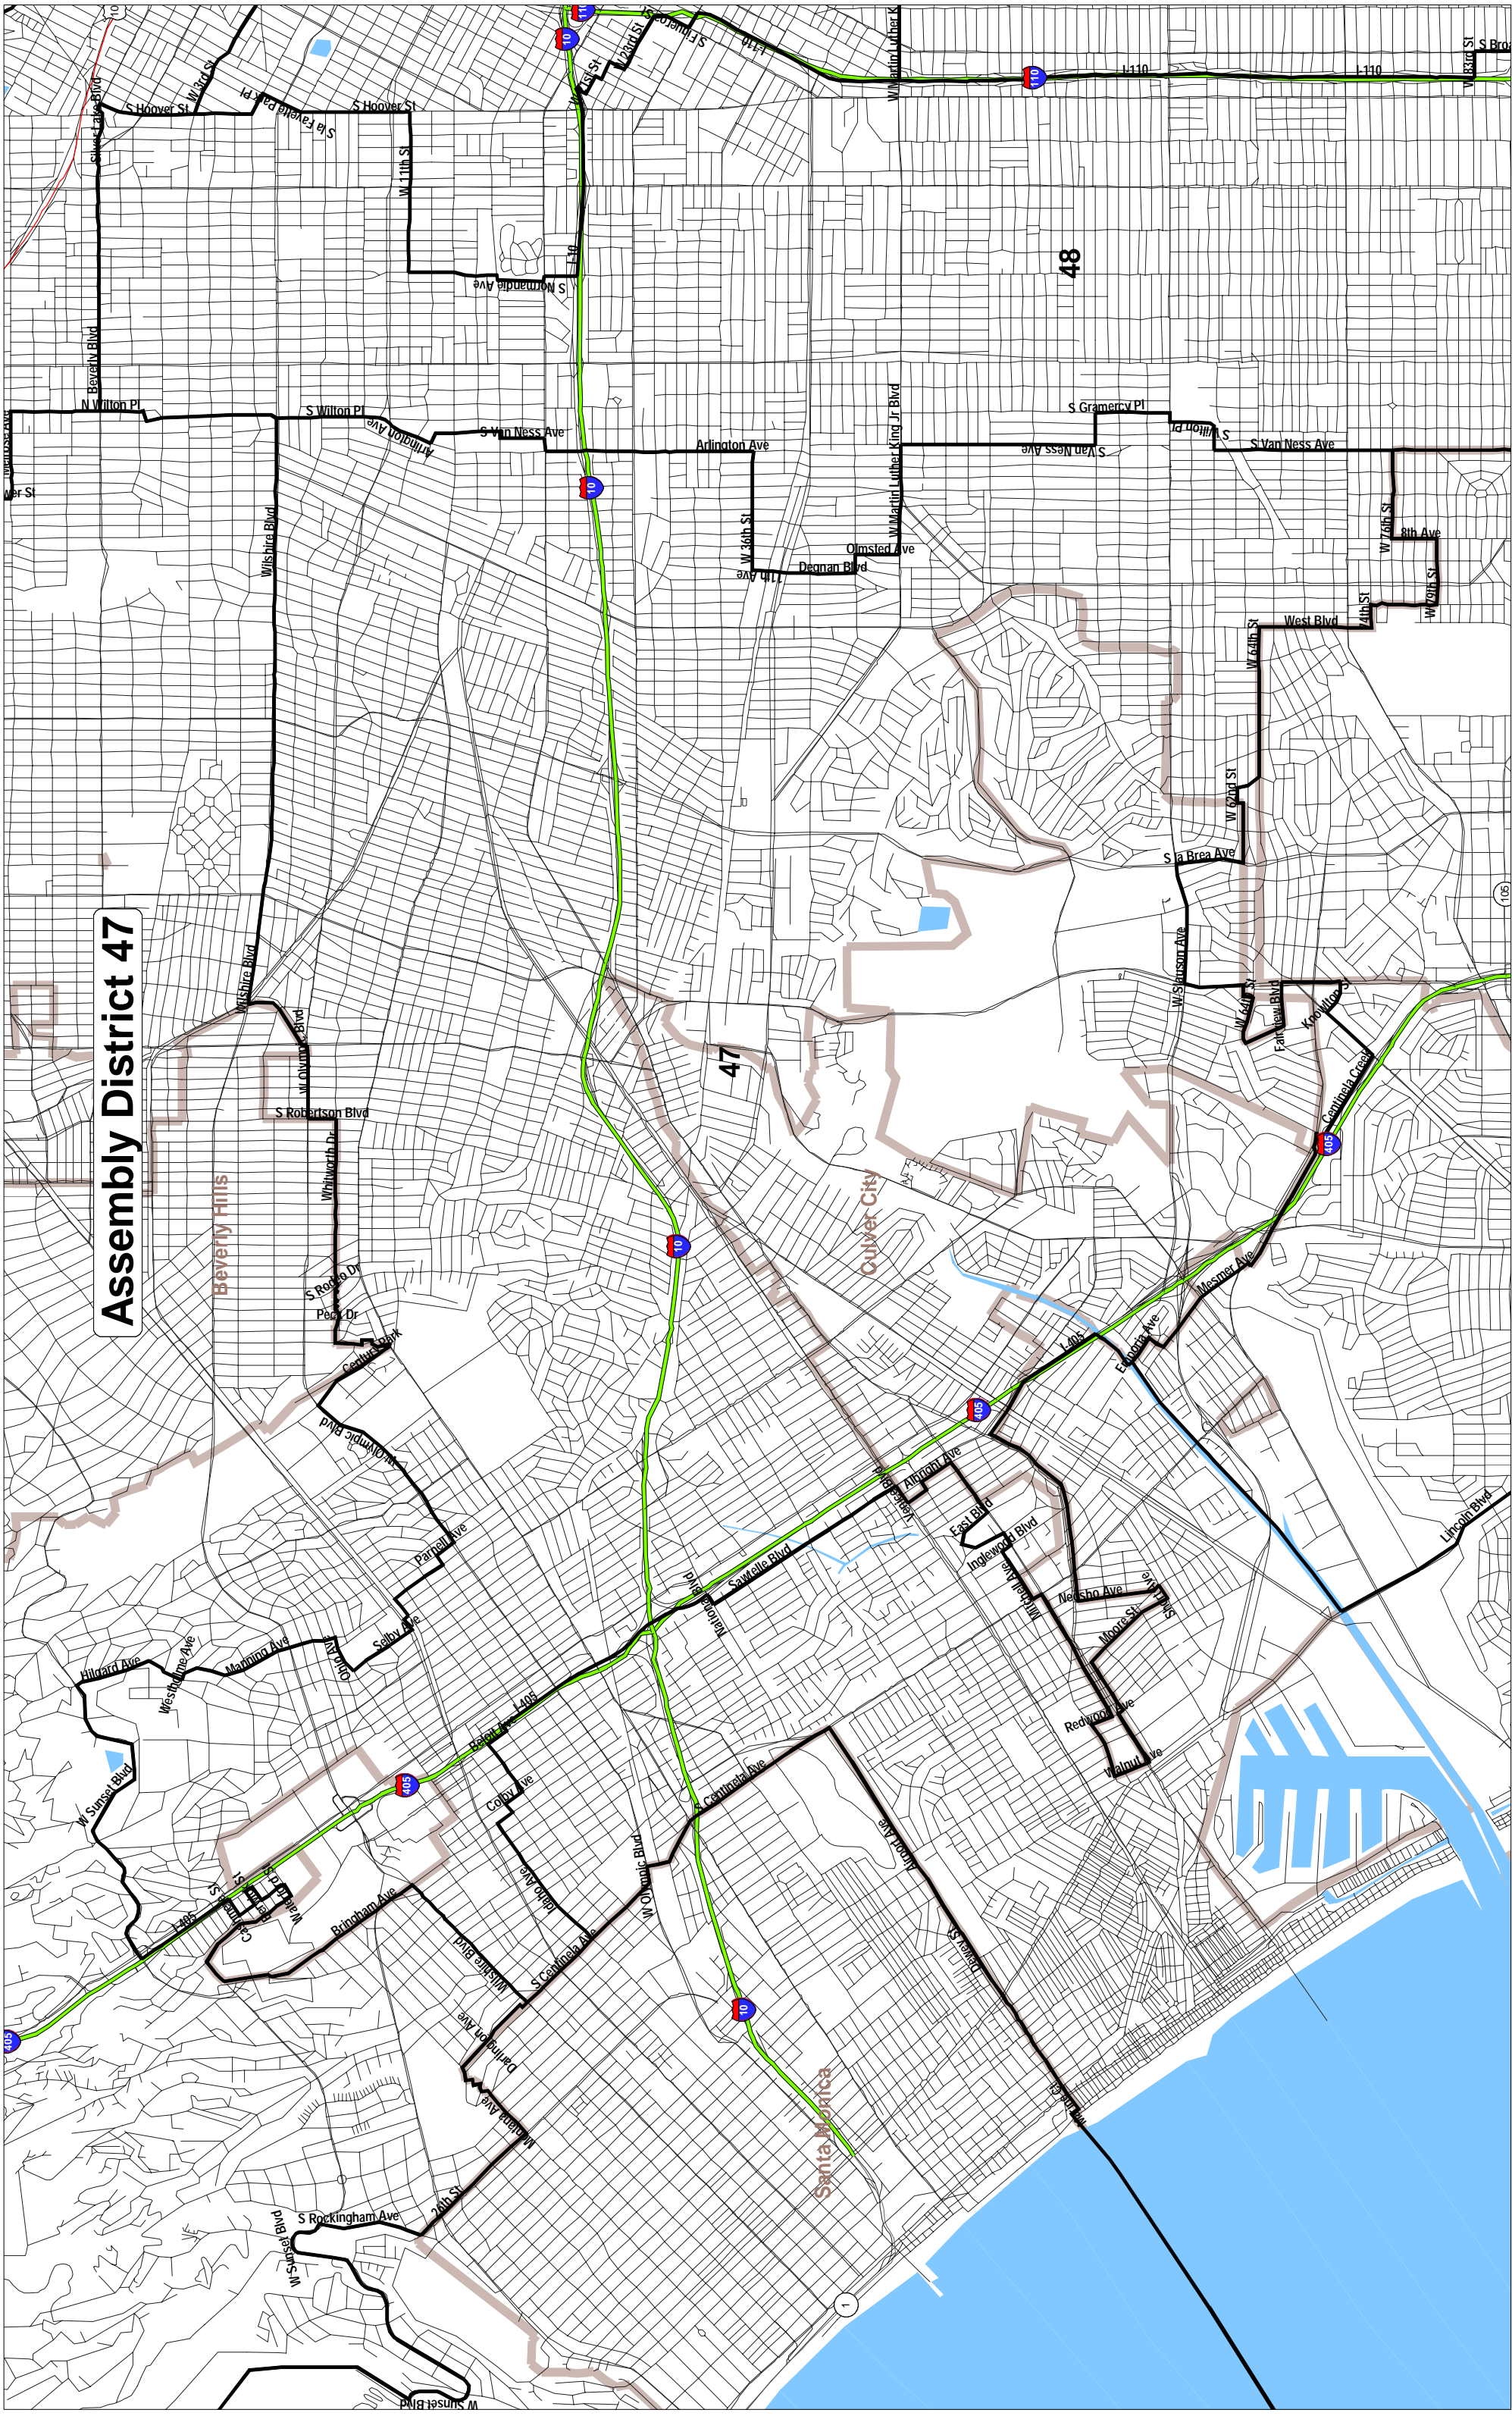

Assembly District 47

Beverly Hills

Culver City

Santa Monica

48

47

1

105