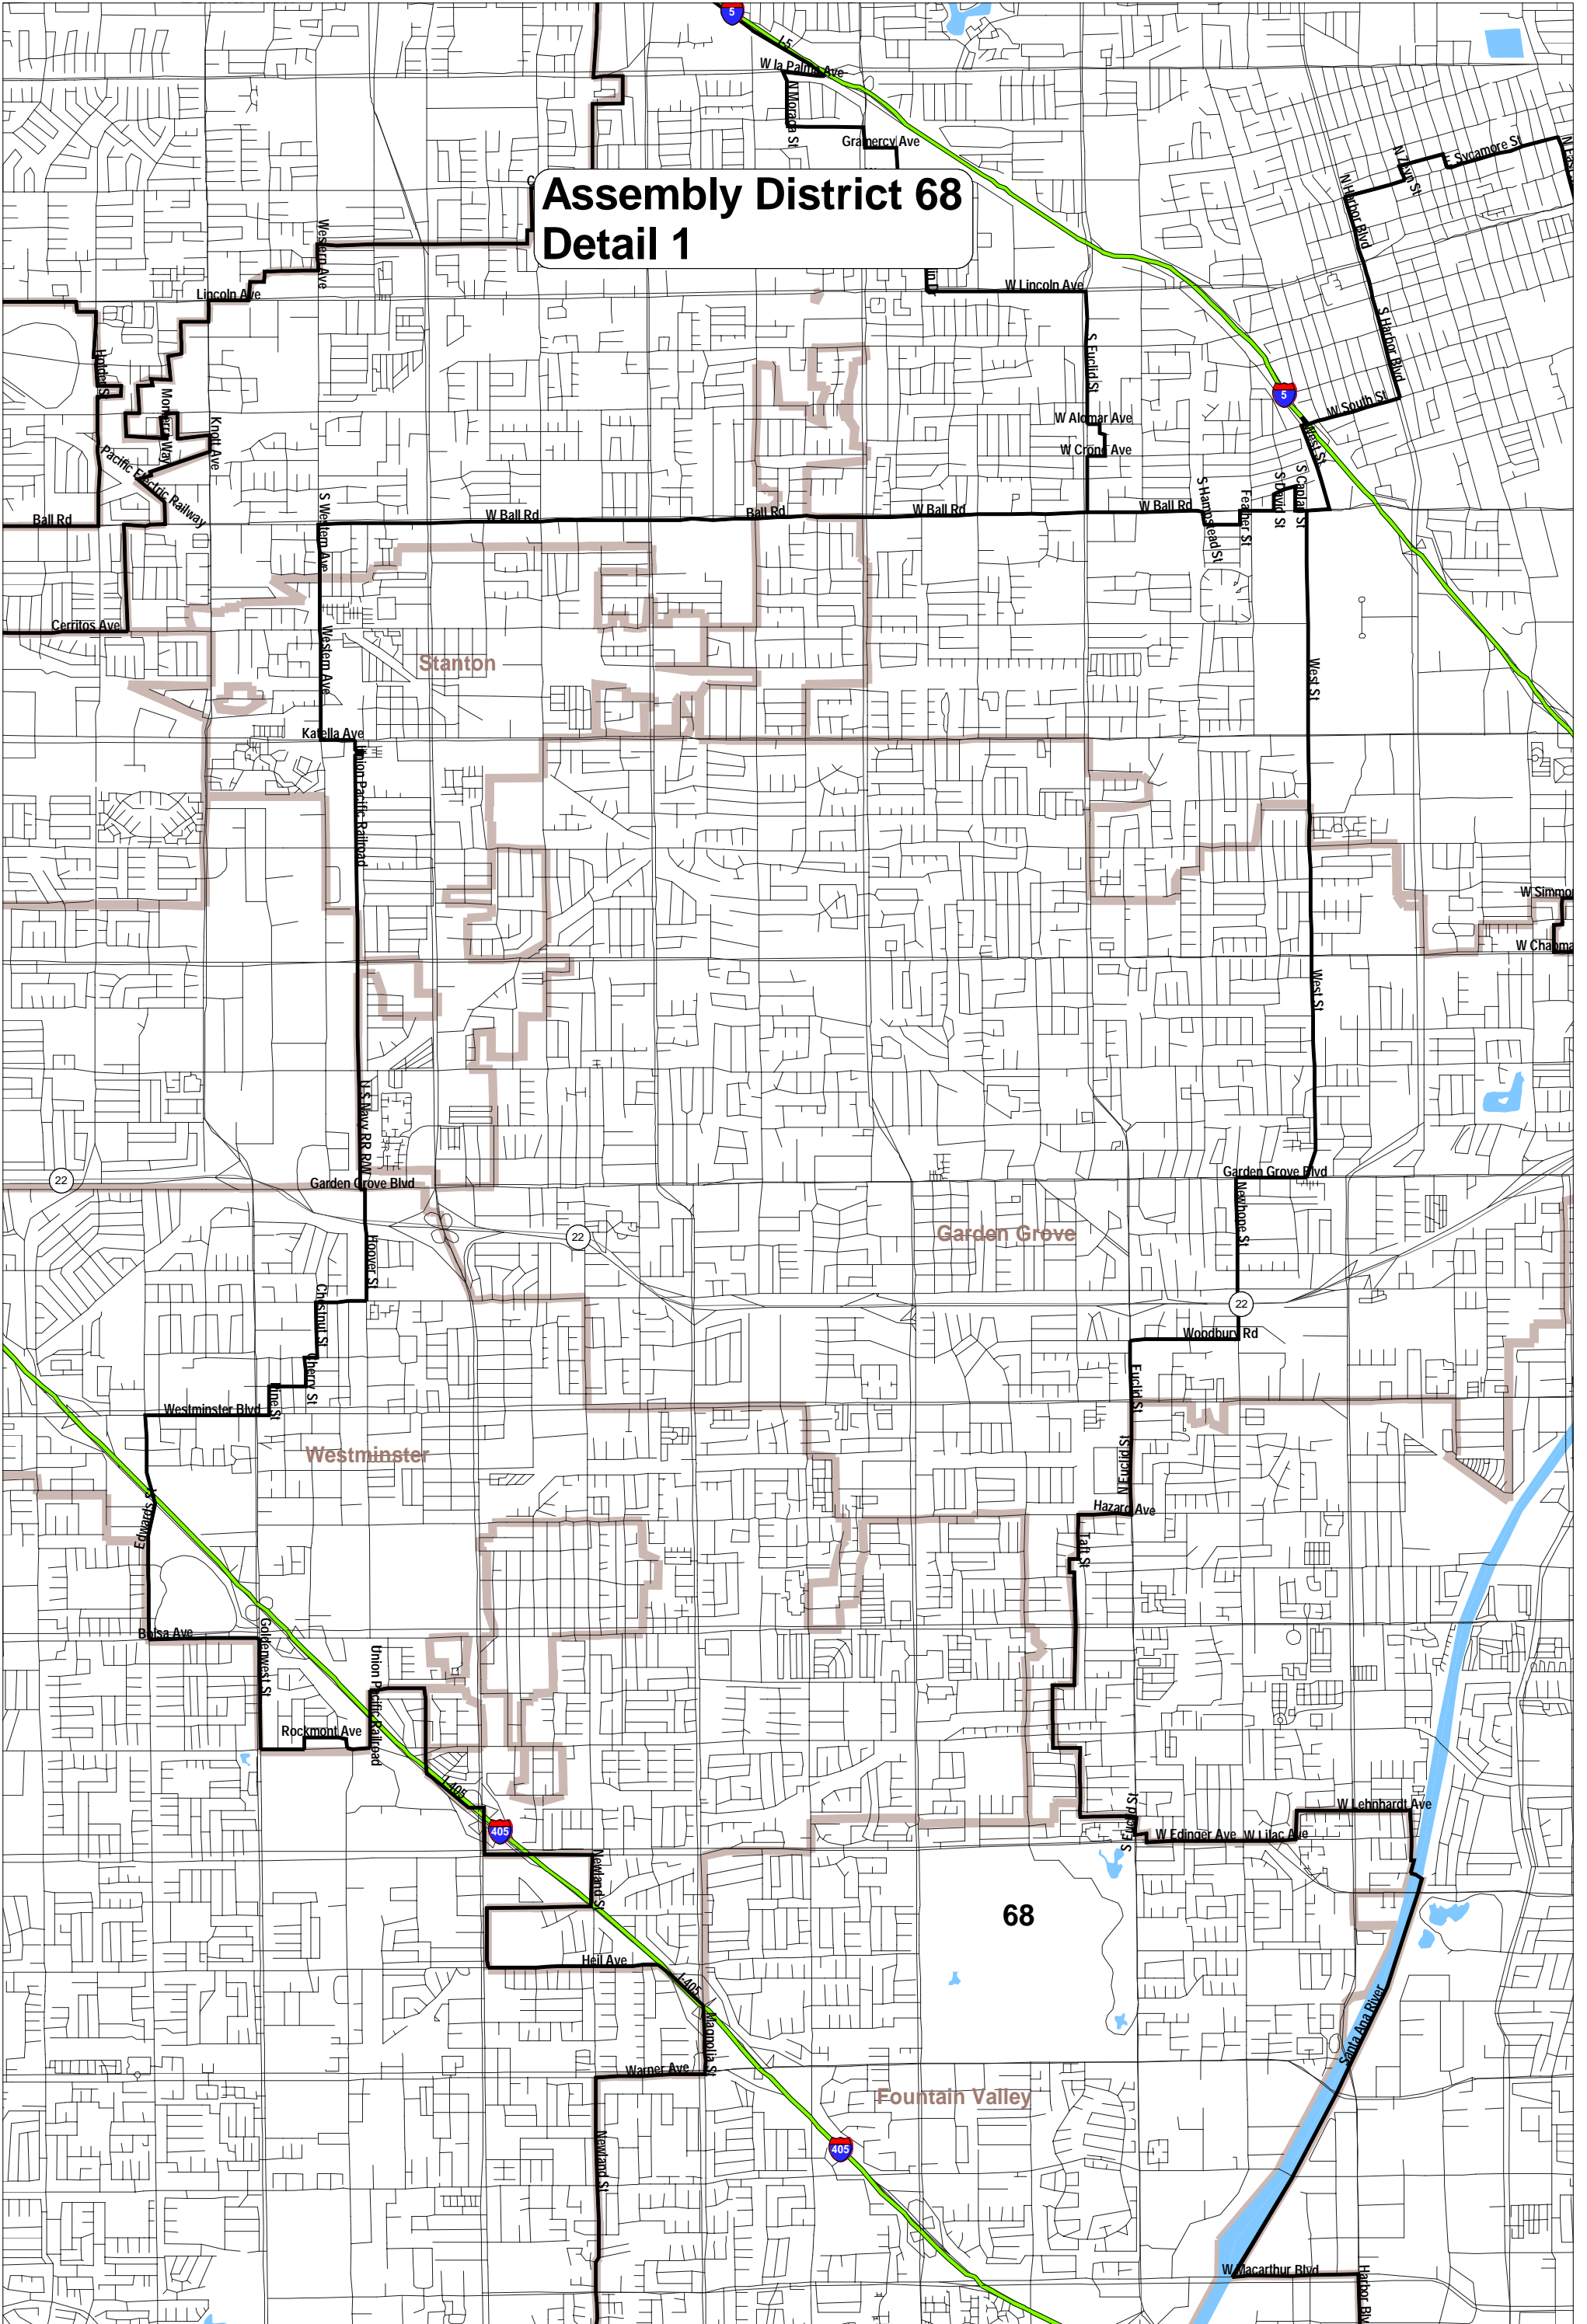

Assembly District 68 Orange County

Assembly District 68 Detail 1

**Assembly District 68
Detail 2**

Huntington Beach

Costa Mesa

Cheshire Ct

73

Mesa Dr