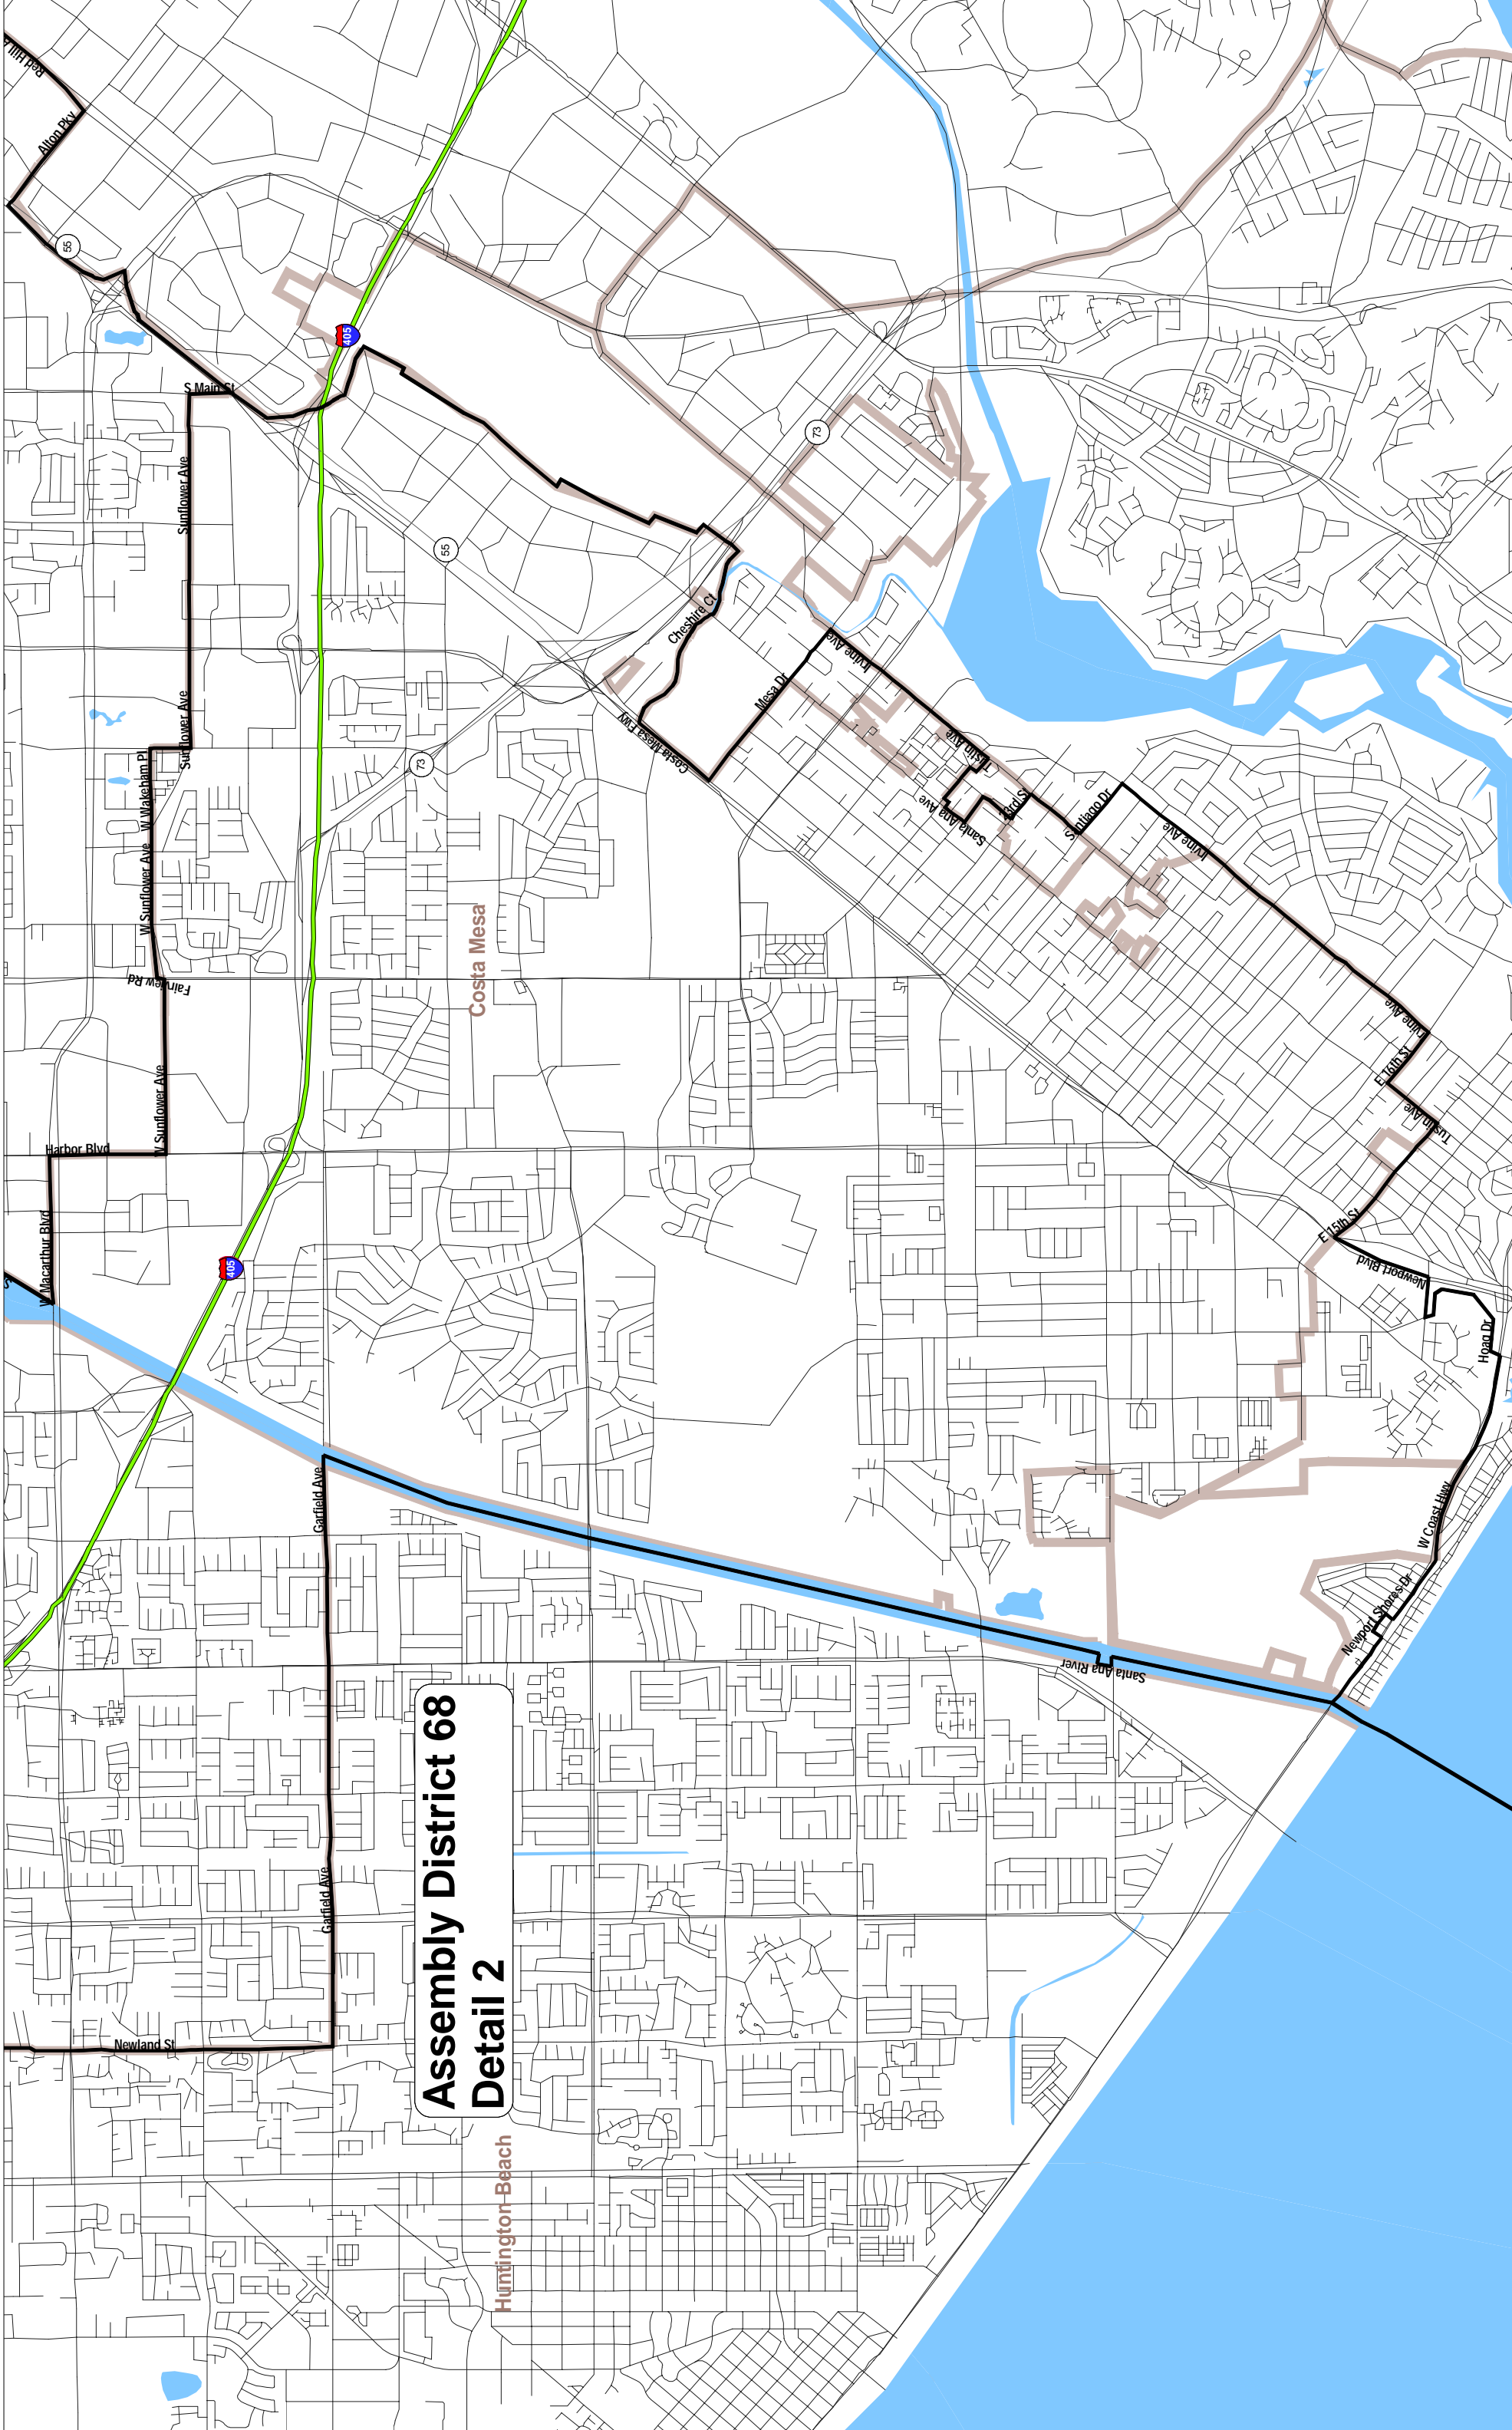

Assembly District 68 Orange County

Assembly District 68 Detail 1

**Assembly District 68
Detail 2**

Huntington Beach

Costa Mesa

Cheshire Ct

73

Mesa Dr