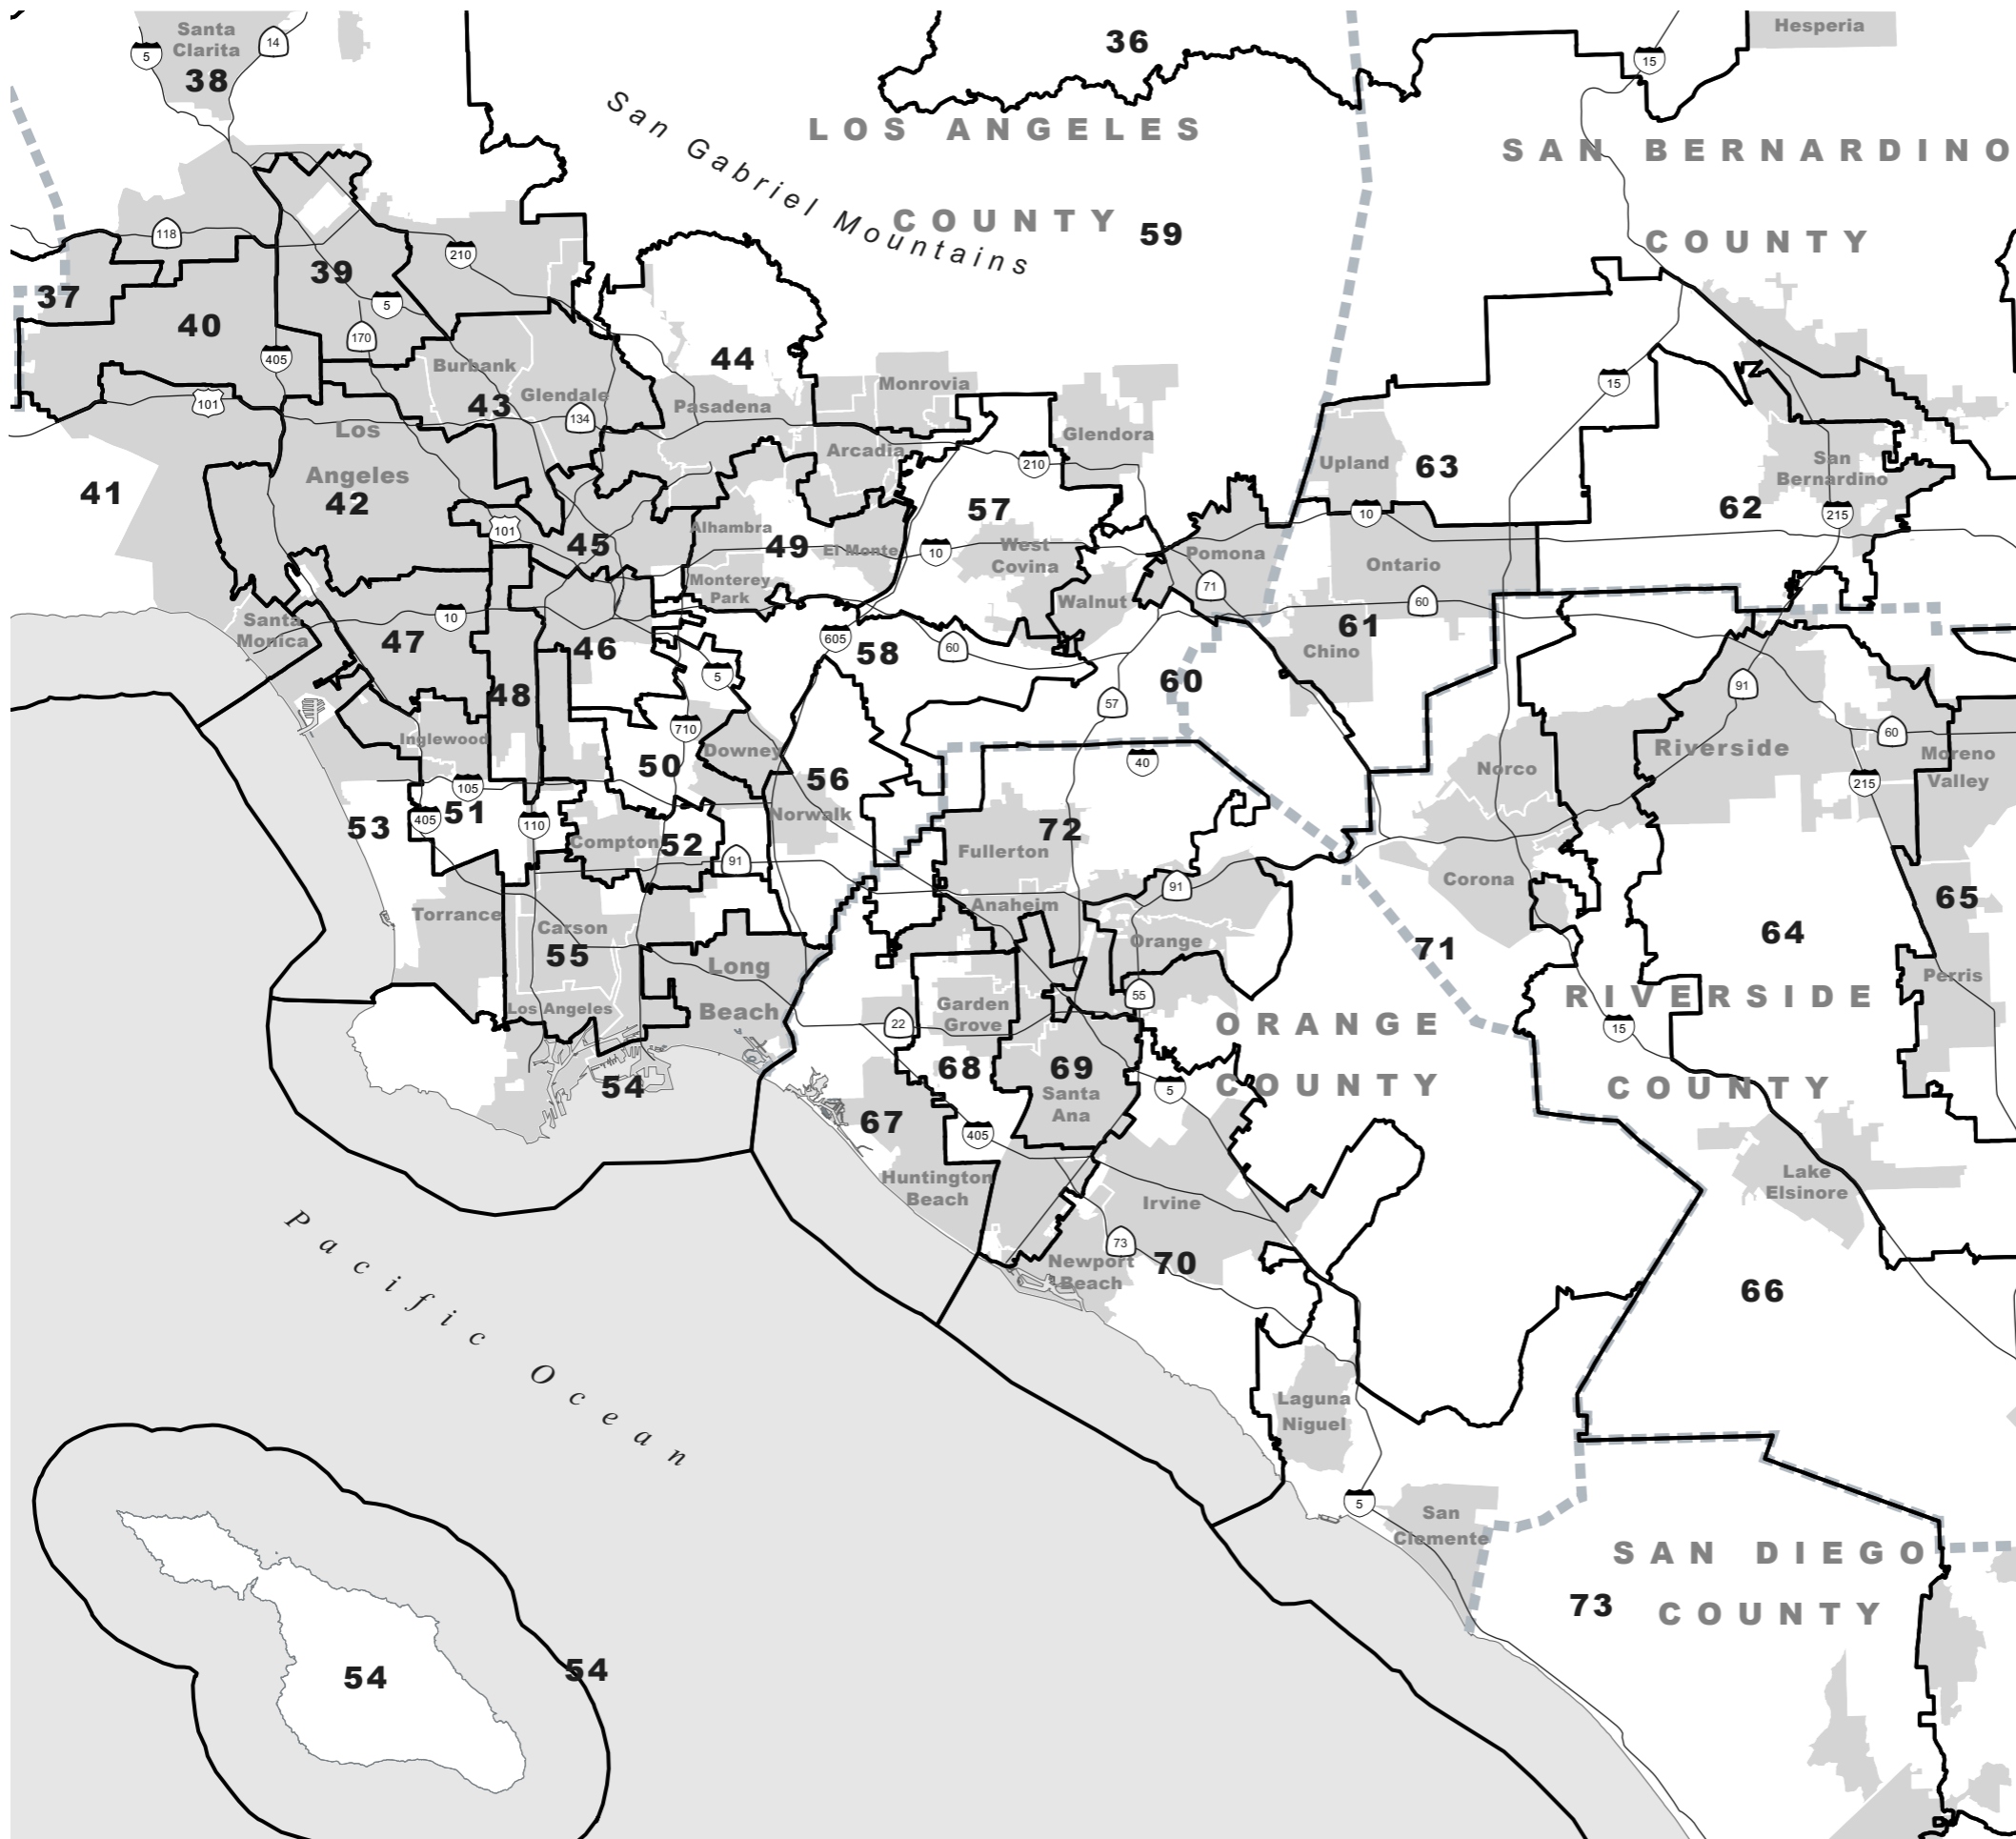

Los Angeles Area Assembly Districts

Legend

- Assembly Boundary
- - - County Boundary
- Major Highway
- 63** District Number