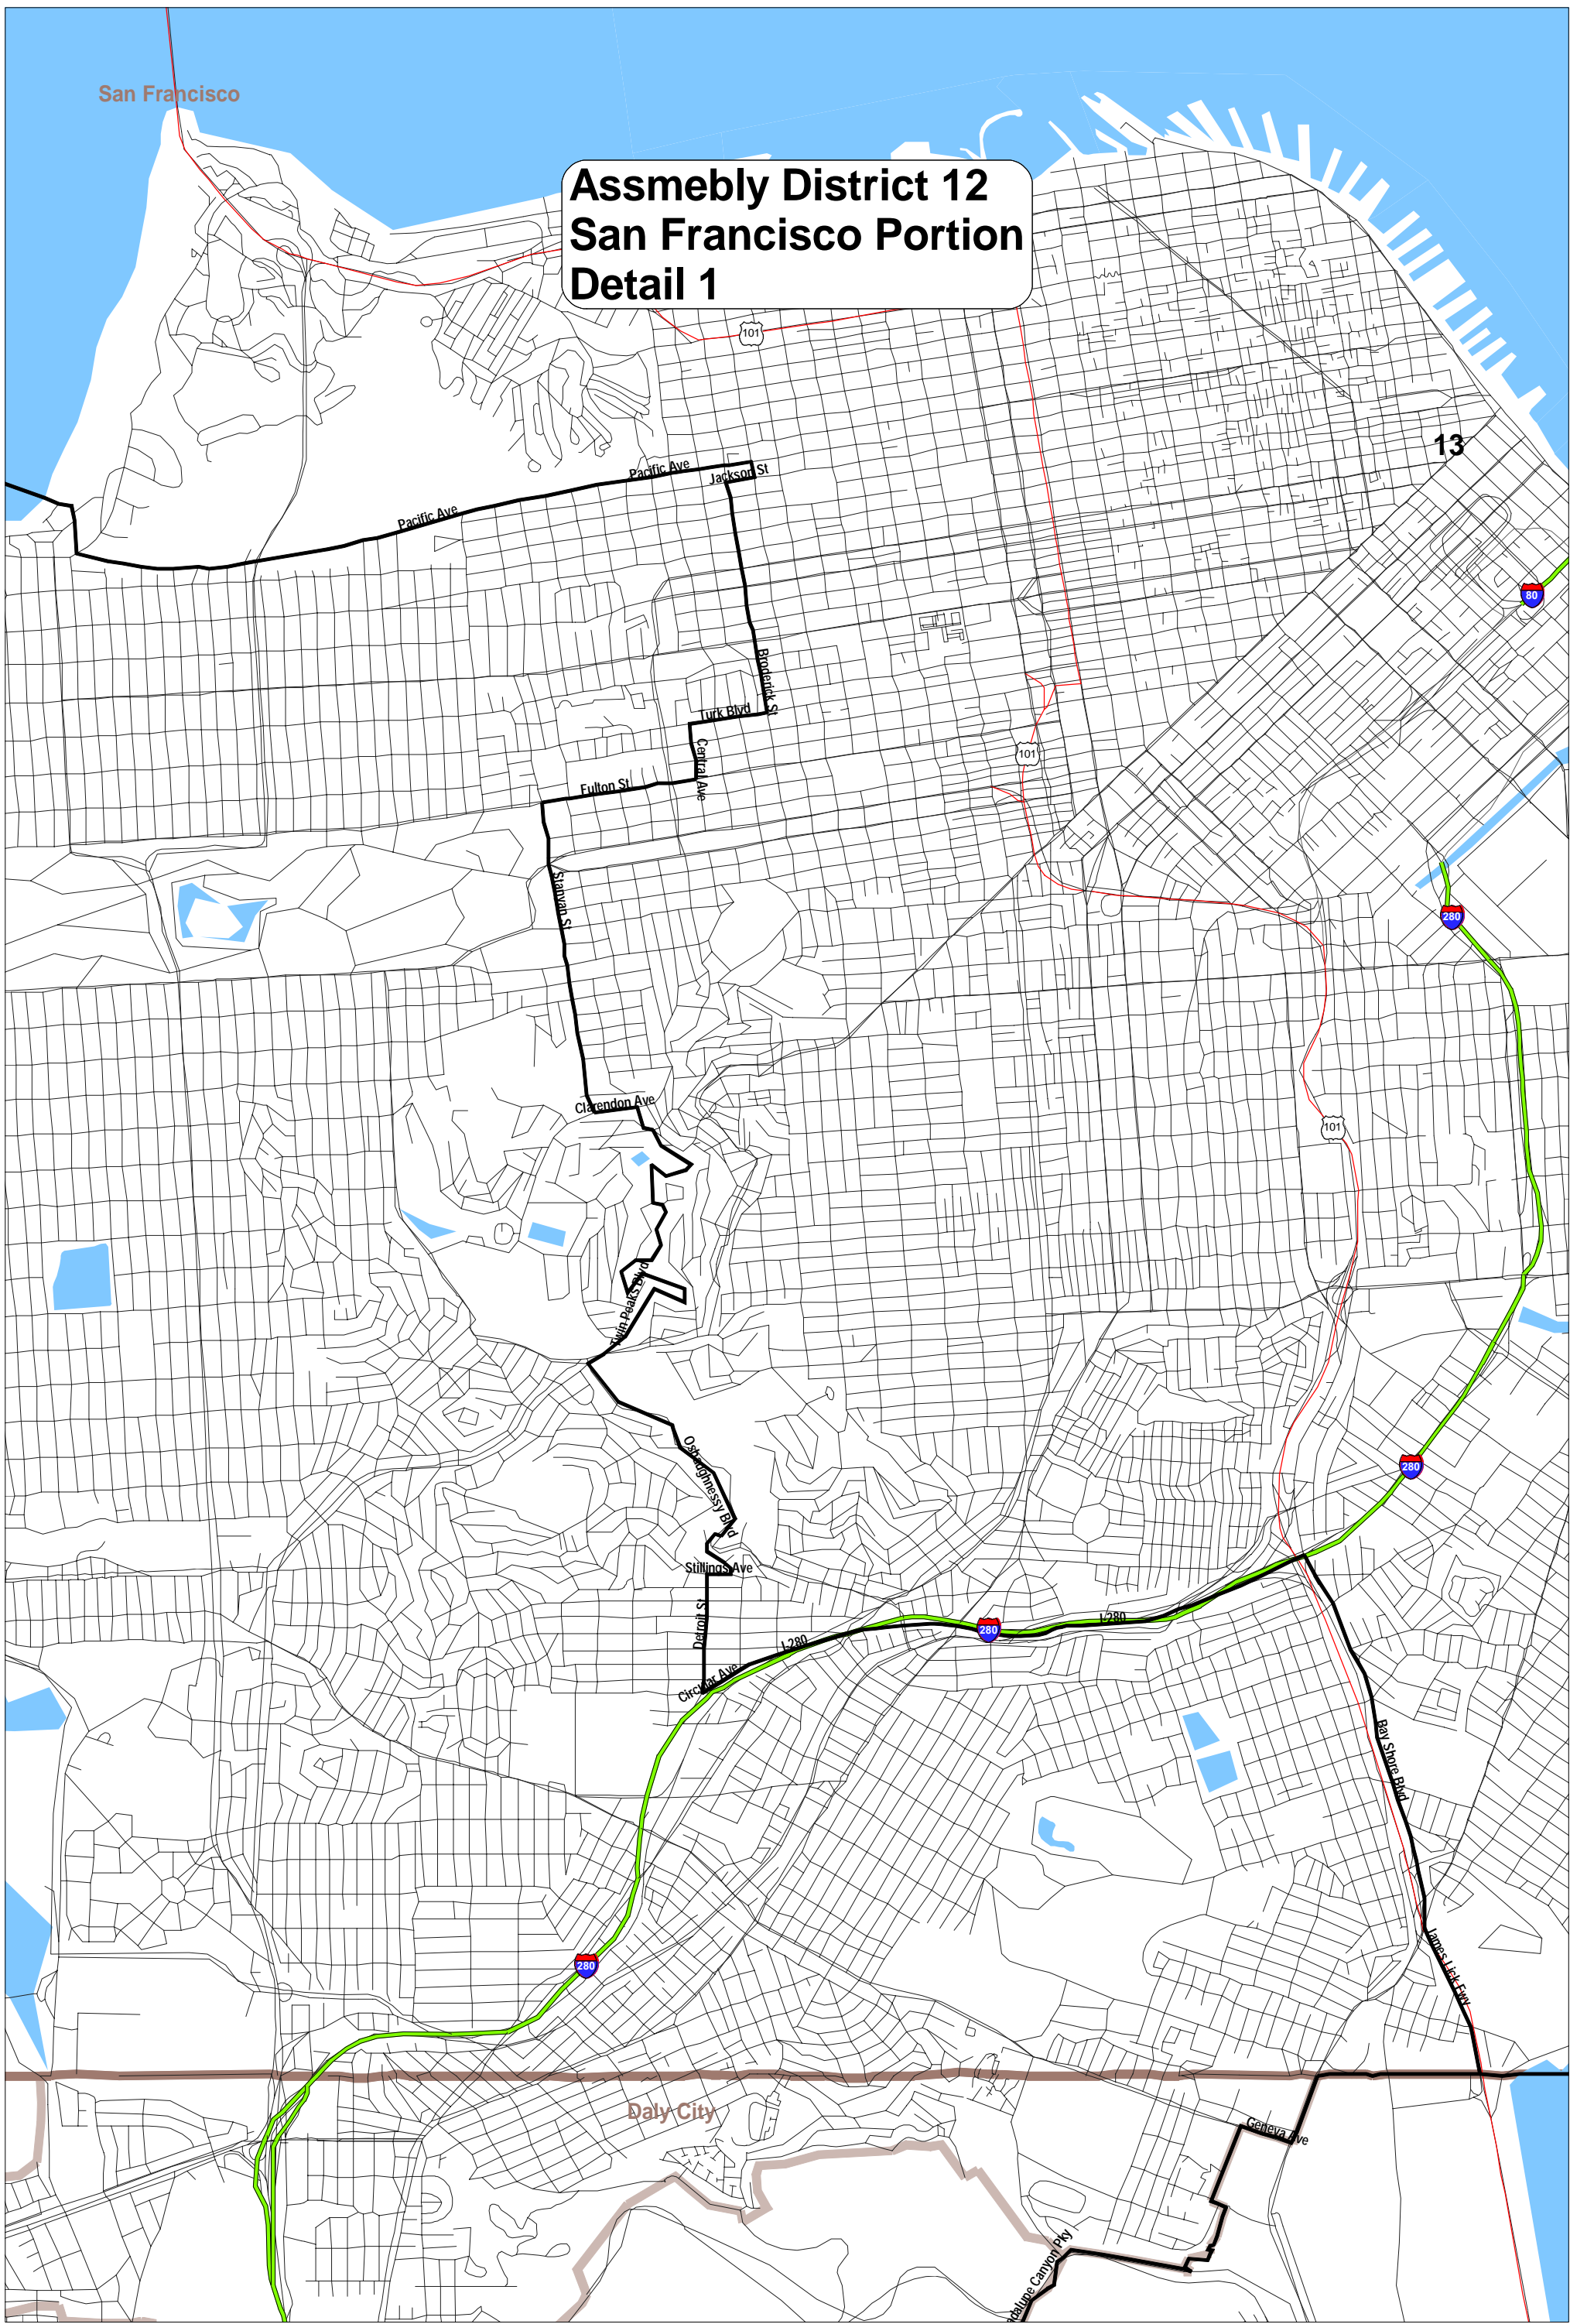

# Assembly District 12

**Assembly District 12  
San Francisco County Portion**

San Francisco

# Assmeby District 12 San Francisco Portion Detail 1

13

Daly City

Redline Canyon Pky

Geneva Ave

Bar Street Bldg

James Lick Park

# Assembly District 12 San Mateo County Portion